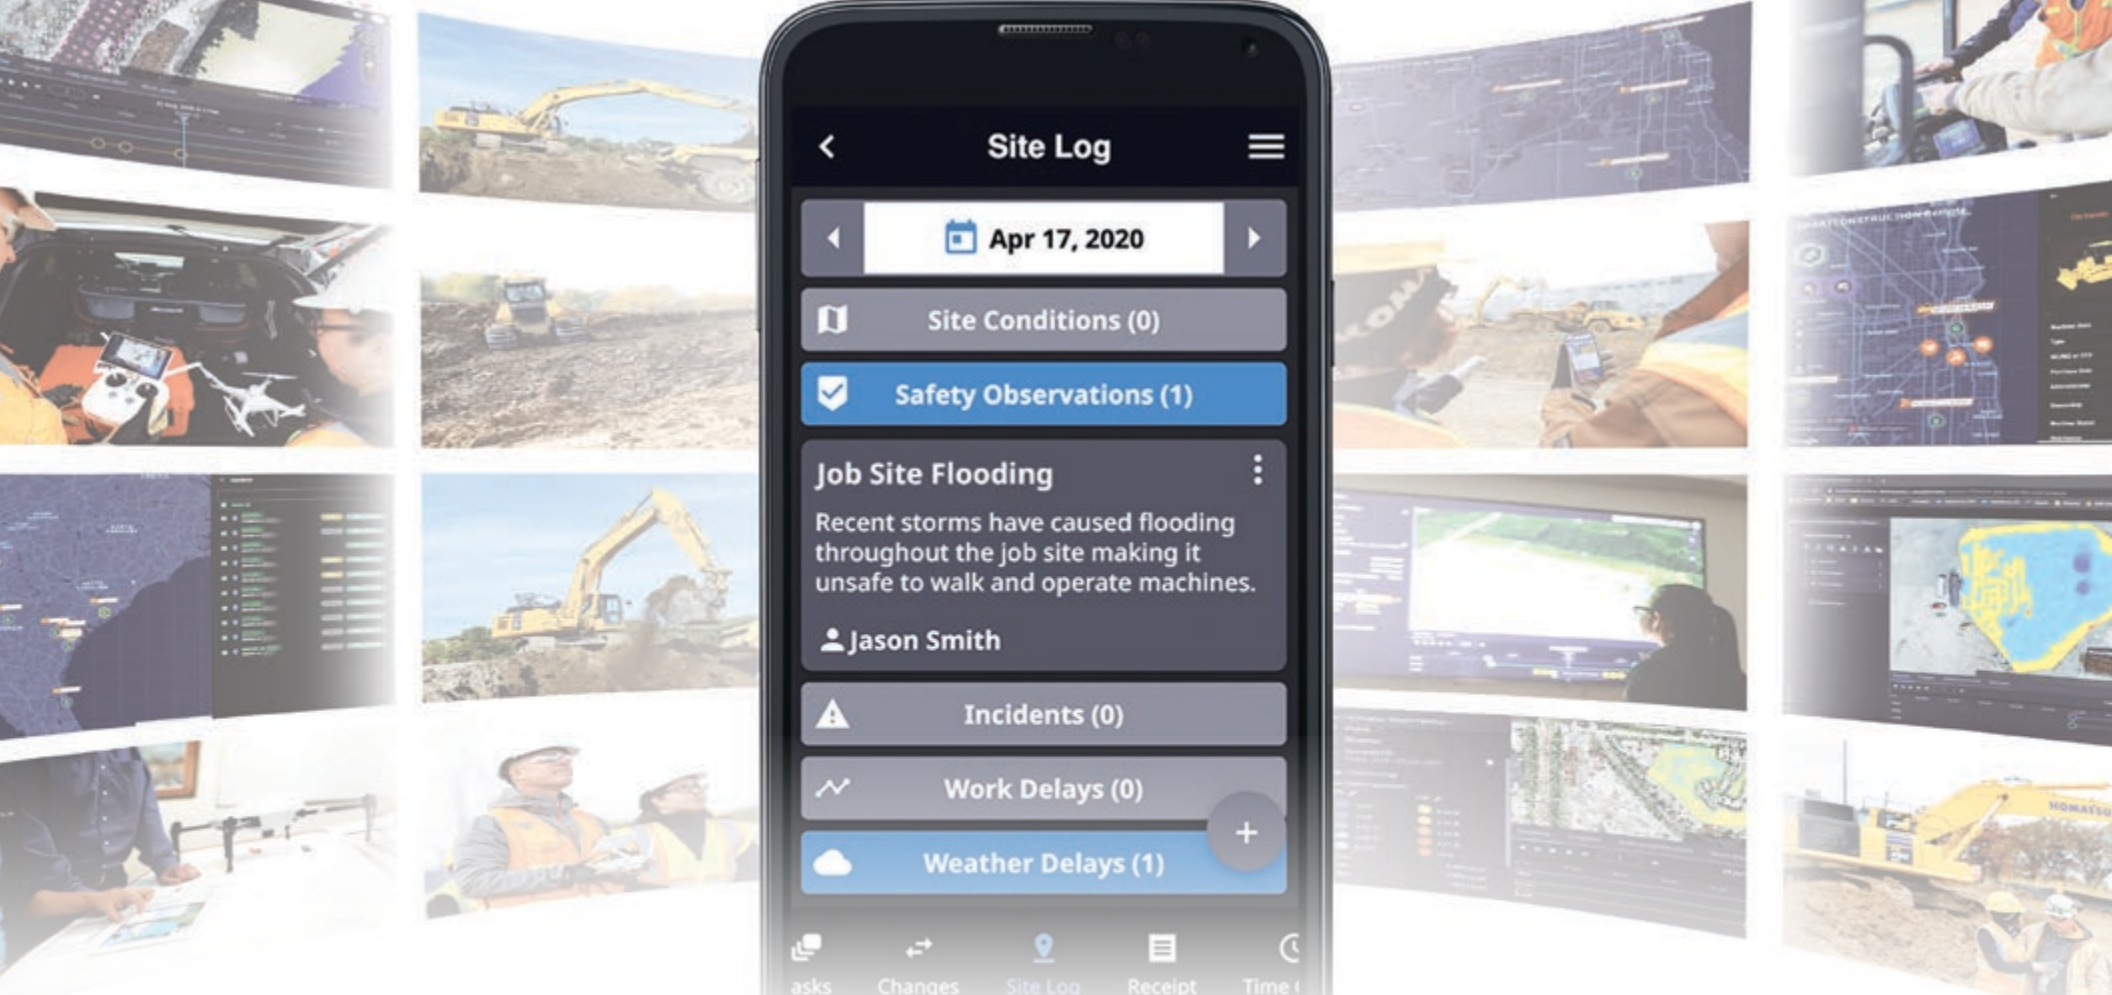

## Get real-time insights straight from the field

Say goodbye to pen and paper. Leverage a mobile-first connected system that lets you easily enter and track your costs and production. With Smart Construction Field you can record job site activity and analyze your operational efficiencies in near real-time. Smart Construction Field works with Bluetooth Low Energy devices to track machine hours for your entire fleet regardless of equipment brand, while geo-fencing technology tracks employee hours for your crew.

### Generate reporting and insights

Create daily reports to review all activity and information collected on the job site. Get a complete picture of what was accomplished each month and see daily weather and task progress broken down by manpower, machines and materials.

### See a connected view of your job site

Automate the collection of all job site activity to more accurately manage the costs that arise each day. Smart Construction Field works with your entire fleet to collect machine data, regardless of the brand of equipment.

Available to download at Google Play and Apple Store, the Smart Construction Field app enables you to use accurate numbers to track spending and analyze that data more quickly, making it a cost-effective way to monitor and manage your project's resources.